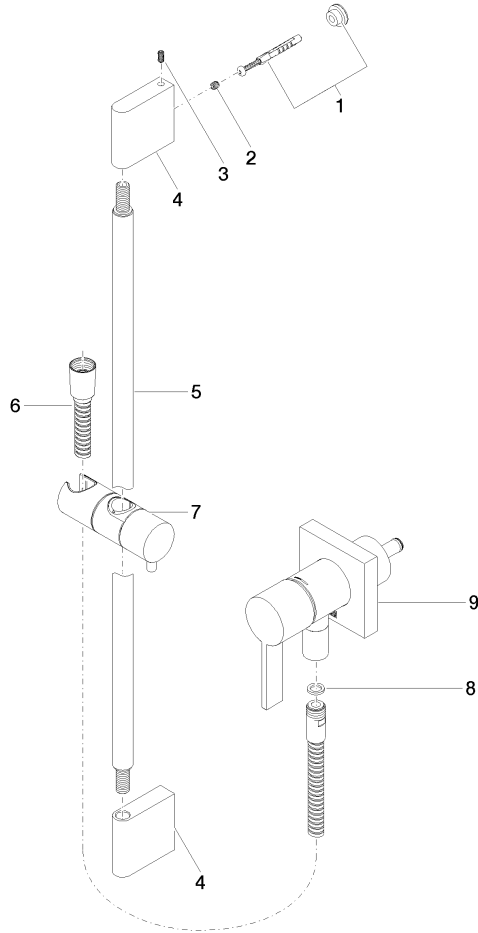

Concealed single-lever mixer with integrated shower connection with shower set - Brushed Champagne (22kt Gold)

IMO

ST 050 205 7979

Fits: IMO, MEM, CL.1

- cover plate 80 x 80 mm
 - metal shower hose 1750mm with integrated anti-twist protection
 - slide bar
 - Pipe diameter 18 mm
 - Four settings: COMPACT RAIN, COMPACT SOFT FLOW, COMPACT AQUAPRESSURE FLOW, COMPACT CASCADE, max. flow rate l/min (at 3 bar)
 - spray head Ø 120mm
- Intrinsic protection against back flow.**

Concealed single-lever mixer with integrated shower connection with shower set - Brushed Champagne (22kt Gold)

IMO

ST 050 205 7979

Fits: IMO, MEM, CL.1

- cover plate 80 x 80 mm
- metal shower hose 1750mm with integrated anti-twist protection
- slide bar
- Pipe diameter 18 mm

Concealed single-lever mixer with integrated shower connection with shower set - Brushed Champagne (22kt Gold)

IMO

ST 050 205 7979

Concealed single-lever mixer with integrated shower connection with shower set - Brushed Champagne (22kt Gold)

Concealed single-lever mixer with integrated shower connection with shower set - Brushed Champagne (22kt Gold)

ST 050 205 7979
Parts for other finishes can be found here: Chrome

Spare parts list

No.	Item Number	Name	Quantity used	Delivery time
1	05 17 20 726 02 90	fixing set	1	2
2	09 31 11 049 90	pin	2	2
3	04 31 11 113 00 90	pin	2	2
4	08 17 97 054-46	holder	2	30
5	90 28 22 597 00-46	holder	1	30
6	28 322 970-46	Metal shower hose 1/2" x 3/8" x 1750 mm - Brushed Champagne (22kt Gold)	1	30
7	12 580 970-46	Slide unit - Brushed Champagne (22kt Gold)	1	30
8	90 14 20 026 00 90	seal	1	2
9	36 045 970-46	Concealed single-lever mixer with cover plate with integrated shower connection - Brushed Champagne (22kt Gold)	1	30