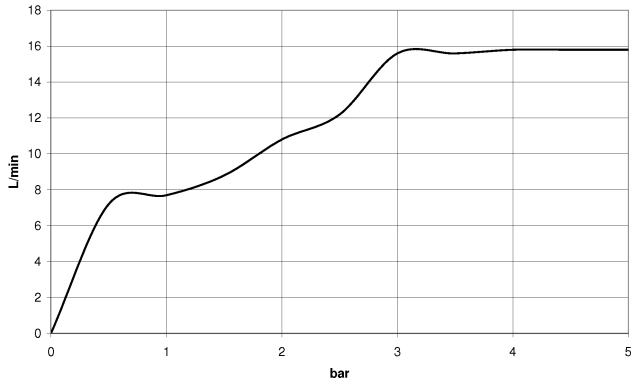

Concealed single-lever mixer with integrated shower connection with shower set - Brushed Champagne (22kt Gold)

IMO

ST 050 205 7979

- Four settings: COMPACT RAIN, COMPACT SOFT FLOW, COMPACT AQUAPRESSURE FLOW, COMPACT CASCADE, max. flow rate 15 l/min (at 3 bar)
- with anti-scale system
- spray head Ø 120mm
- 1/2" connection

IMO

ST 050 205 7979

Concealed single-lever mixer with integrated shower connection with shower set - Brushed Champagne (22kt Gold)

IMO

ST 050 205 7070
mm [inches]

Flow rate chart

Certificates

LGA_29980.