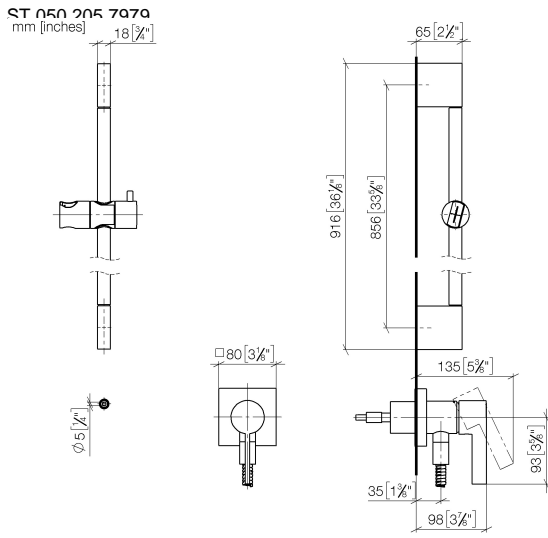

Concealed single-lever mixer with integrated shower connection with shower set - Brushed Champagne (22kt Gold)

IMO

ST 050 205 7979

Fits: IMO, MEM, CL.1

- cover plate 80 x 80 mm
 - metal shower hose 1750mm with integrated anti-twist protection
 - slide bar
 - Pipe diameter 18 mm
 - Four settings: COMPACT RAIN, COMPACT SOFT FLOW, COMPACT AQUAPRESSURE FLOW, COMPACT CASCADE, max. flow rate l/min (at 3 bar)
 - spray head Ø 120mm
- Intrinsic protection against back flow.**

IMO

ST 050 205 7979

Concealed single-lever mixer with integrated shower connection with shower set - Brushed Champagne (22kt Gold)

IMO

ST 050 205 7070
mm [inches]

Flow rate chart

Certificates

LGA_29980.

Concealed single-lever mixer with integrated shower connection with shower set - Brushed Champagne (22kt Gold)

IMO

ST 050 205 7979

Fits: IMO, MEM, CL.1

- cover plate 80 x 80 mm
- metal shower hose 1750mm with integrated anti-twist protection
- slide bar
- Pipe diameter 18 mm

Concealed single-lever mixer with integrated shower connection with shower set - Brushed Champagne (22kt Gold)

ST 050 205 7979
Parts for other finishes can be found here: Chrome

Spare parts list

No.	Item Number	Name	Quantity used	Delivery time
1	05 17 20 726 02 90	fixing set	1	2
2	09 31 11 049 90	pin	2	2
3	04 31 11 113 00 90	pin	2	2
4	08 17 97 054-46	holder	2	30
5	90 28 22 597 00-46	holder	1	30
6	28 322 970-46	Metal shower hose 1/2" x 3/8" x 1750 mm - Brushed Champagne (22kt Gold)	1	30
7	12 580 970-46	Slide unit - Brushed Champagne (22kt Gold)	1	30
8	90 14 20 026 00 90	seal	1	2
9	36 045 970-46	Concealed single-lever mixer with cover plate with integrated shower connection - Brushed Champagne (22kt Gold)	1	30