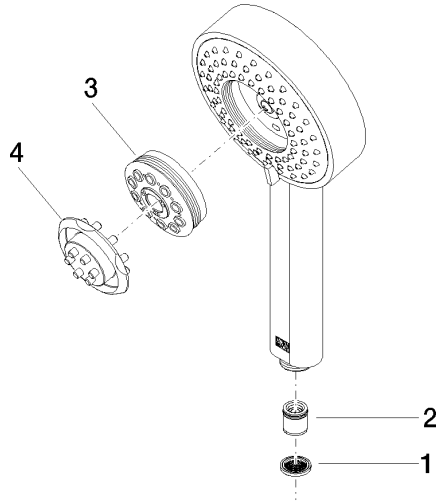

Concealed single-lever mixer with integrated shower connection with shower set - Brushed Champagne (22kt Gold)

IMO

ST 050 205 7979

Fits: IMO, MEM, CL.1

- cover plate 80 x 80 mm
 - metal shower hose 1750mm with integrated anti-twist protection
 - slide bar
 - Pipe diameter 18 mm
 - Four settings: COMPACT RAIN, COMPACT SOFT FLOW, COMPACT AQUAPRESSURE FLOW, COMPACT CASCADE, max. flow rate l/min (at 3 bar)
 - spray head Ø 120mm
- Intrinsic protection against back flow.**

IMO

ST 050 205 7979

Concealed single-lever mixer with integrated shower connection with shower set - Brushed Champagne (22kt Gold)

IMO

ST 050 205 7070
mm [inches]

Flow rate chart

Certificates

LGA_29980.

Concealed single-lever mixer with integrated shower connection with shower set - Brushed Champagne (22kt Gold)

ST 050 205 7979
Parts for other
finishes can be found
here: [Chrome](#)

Spare parts list

No.	Item Number	Name	Quantity used	Delivery time
1	09 23 01 039 90	sieve	1	2
2	09 23 01 046 90	back-flow preventer	1	2
3	04 12 11 071 00 90	shower	1	2
4	09 30 09 022 90	key	1	2

Concealed single-lever mixer with integrated shower connection with shower set - Brushed Champagne (22kt Gold)

IMO

ST 050 205 7979

Fits: IMO, MEM, CL.1

- cover plate 80 x 80 mm
- metal shower hose 1750mm with integrated anti-twist protection
- slide bar
- Pipe diameter 18 mm