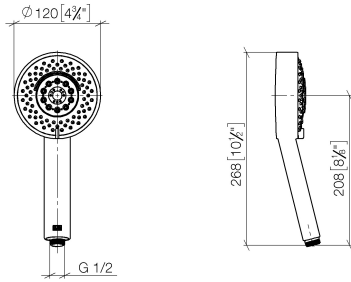

Concealed single-lever mixer with integrated shower connection with shower set - Brushed Champagne (22kt Gold)

IMO

ST 050 205 7979

Fits: IMO, MEM, CL.1

- cover plate 80 x 80 mm
 - metal shower hose 1750mm with integrated anti-twist protection
 - slide bar
 - Pipe diameter 18 mm
 - Four settings: COMPACT RAIN, COMPACT SOFT FLOW, COMPACT AQUAPRESSURE FLOW, COMPACT CASCADE, max. flow rate l/min (at 3 bar)
 - spray head Ø 120mm
- Intrinsic protection against back flow.**

Concealed single-lever mixer with integrated shower connection with shower set - Brushed Champagne (22kt Gold)

IMO

ST 050 205 7979

- Four settings: COMPACT RAIN, COMPACT SOFT FLOW, COMPACT AQUAPRESSURE FLOW, COMPACT CASCADE, max. flow rate 15 l/min (at 3 bar)
- with anti-scale system
- spray head Ø 120mm
- 1/2" connection

IMO

ST 050 205 7979

Concealed single-lever mixer with integrated shower connection with shower set - Brushed Champagne (22kt Gold)

IMO

ST 050 205 7070
mm [inches]

Flow rate chart

Certificates

LGA_29980.

Concealed single-lever mixer with integrated shower connection with shower set - Brushed Champagne (22kt Gold)

IMO

ST 050 205 7979

Fits: IMO, MEM, CL.1

- cover plate 80 x 80 mm
- metal shower hose 1750mm with integrated anti-twist protection
- slide bar
- Pipe diameter 18 mm